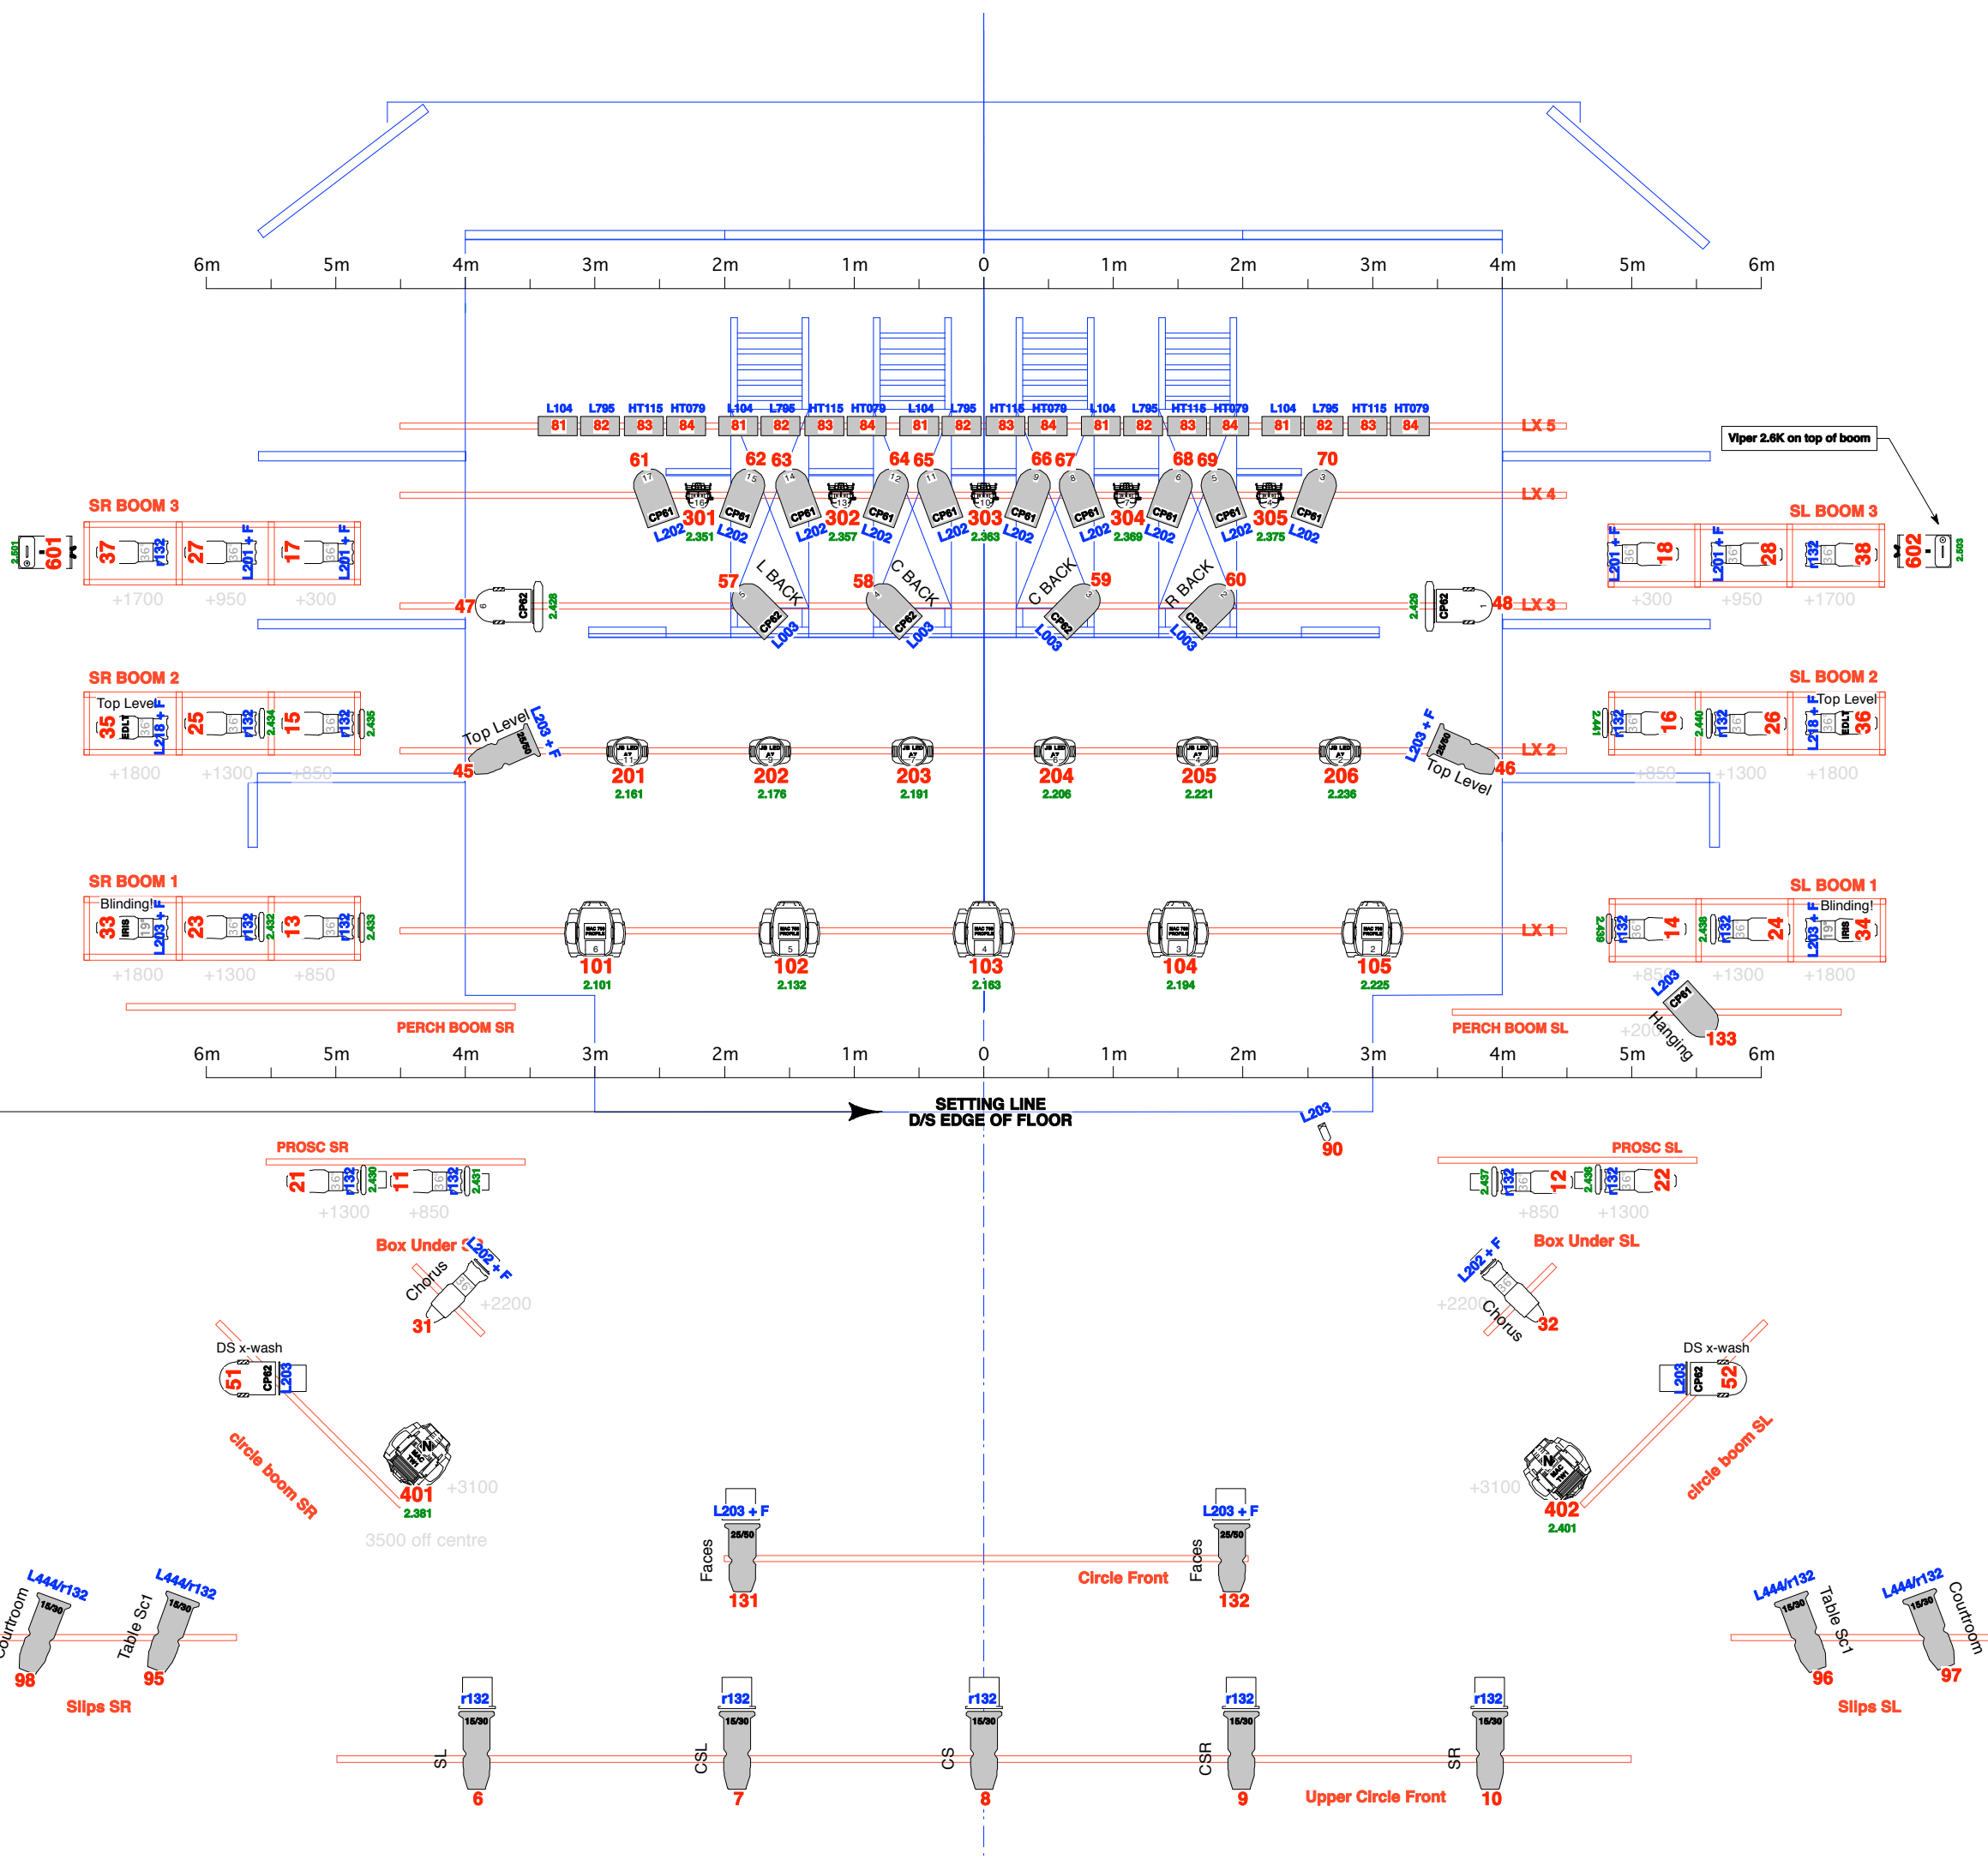

ITEM	DIST. U/S OF SETTING LINE	TRIM HEIGHT
BACK WALL	6710mm	
LX5	5300mm	+7100mm
BORDER		
LX4	4750mm	+7000mm
BORDER		
LX3	3900mm	+6750mm
DS EDGE OF SET	3660mm	
BORDER		
LX2	2800mm	+6500mm
BORDER		
LX1	MAX 1400mm	+6500mm
BORDER		
DS EDGE OF SHOWFLOOR		

Donna Matthews +44 7531 774131 donnas687@yahoo.co.uk
 drawn from file: Oedipussy spring 2012 TOUR FINAL2.vwx
 directed by Emma Rice designed by Michael Vale
 costume and prop by Lucy Bradfridge

PDS
Oedipussy LX Spring 2012
6/03/12 Spymonkey's Oedipussy

Phil Supple Lighting Design